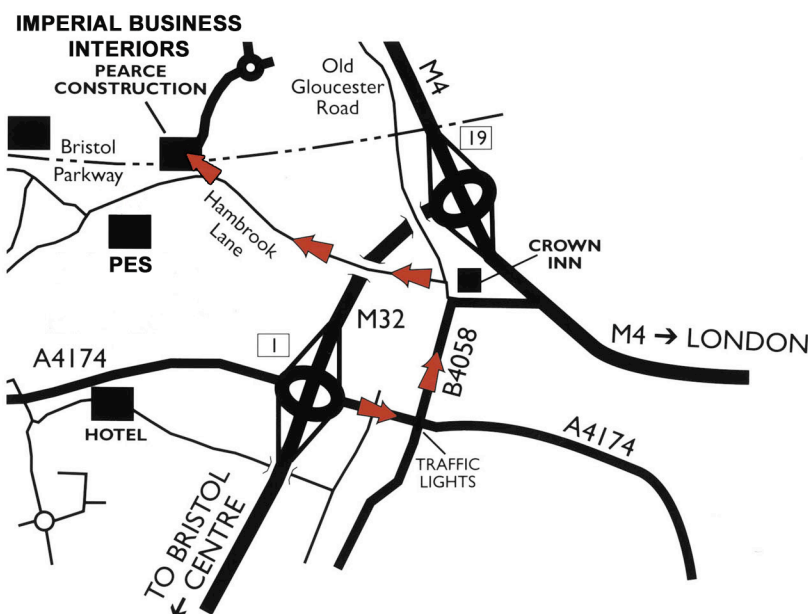

HOW TO FIND US...

Travelling from the M4...

1. Leave M4 at Junction 19 onto M32.
2. Leave M32 at Junction 1 (800m from M4).
3. Turn LEFT onto dual carriageway A4174 (Filton Road).
4. 500m to traffic lights. Filter LEFT onto B4058.
5. Take 2nd turning LEFT onto Old Gloucester Road (before sharp right hand bend by the Crown Inn).
6. 20m immediate LEFT into HAMBROOK LANE.
7. Go over motorway, turn into Pearce Construction on your right. Imperial inside main building.

Travelling from Bristol...

1. Exit M32 at Junction 1.
2. 3rd exit onto dual carriageway A4174
3. Pick up directions from 4 above.

Bristol • Cardiff